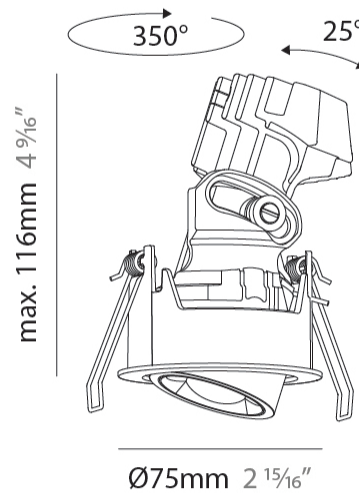

GENERAL

Series: Oiko Pro
Subseries: Oiko Pro Adjustable
Brand: Prolicht
Division: Architectural
Mounting Type: Recessed
Mounting Location: Ceiling
Subcategory: Downlight

PHYSICAL

Shape: Round
Diameter (mm): 75
Diameter (in): 2 ¹⁵/₁₆
Height (mm): 112
Height (in): 4 ⁷/₁₆
Ceiling Thickness (mm): 1 - 25
Ceiling Thickness (in): 1/16 - 1 3/16
Min. Recessing Depth (mm): 120
Min. Recessing Depth (in): 4 ³/₄
Light Distribution: Direct
Weight (kg): 0.276
Fixture Finish: SSR / BKV / CWI / CRY / HAB / UFT / ITA / RUA / FTG / MYG / LOD / PUS / FRO / FUP / KIA / POP / BLS / SPG / MEY / GOH / GUM / CHC / COM / ABZ / JAG / OBR / MOS / ROR
Fixture Material: Aluminum Die Cast
Cut-out Measurements: D. 86mm / 3 3/8"

ELECTRICAL

Lamp Type: LED (Zhaga Standard)
Input Wattage (W): 16
Total Output Wattage (W): 14.6
Dimming: Tri-Mode (Non-Dimming and Phase Dimming (120Vac only) and 0-10V Dimming)
Driver Included: No
Driver Location: Recessed Housing
Driver Type: Constant Current - Universal
Driver Class: Class 2
Input Voltage (V): 120 - 277
Constant Current (MA): 350

LED

Number of LEDs: 1
Color Temperature (°K): 2700 / 3000 / 3500 / 4000
Max. Delivered Lumen (lm): 1067 / 1150 / 1217 / 1220
Nominal Lumen (lm): 1393 / 1501 / 1589 / 1592
CRI: >90 CRI
Lamp Life (hrs): 50000

OPTICAL

Reflector°: 14
Adjustability: Rotational 350° / Tilt 25°

RATINGS AND CERTIFICATIONS

Certified By: Certified for North American Standards
IP rating: IP20